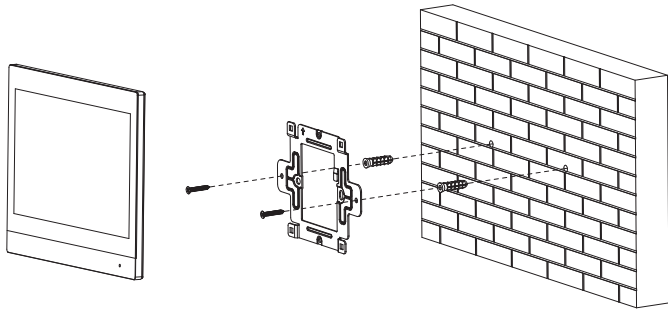

Dimensions	250 mm × 190 mm × 23.5 mm (9.84" × 7.48" × 0.93")
Operating Temperature	-10°C to +55°C (+14°F to 131°F)
Operating Humidity	10%–95% RH (non-condensing)
Operating Altitude	Beneath 3000 m (9842.52 ft)
Power Consumption	Standby ≤ 3 W; working ≤ 7 W
Net Weight	0.67 kg (1.47 lb)
Gross Weight	0.85 kg (1.87 lb)

Installation