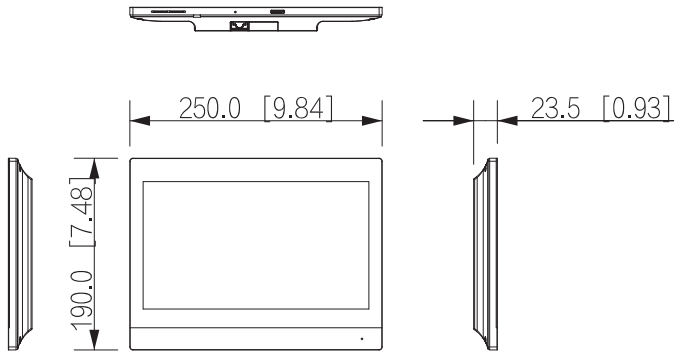

#### General

Color	Silver
Power Supply	48 VDC 1.25 A
Installation	Surface mount
Certifications	CE; FCC
Accessory	Bracket and alarm ribbon cable (included)

Dimensions	250 mm × 190 mm × 23.5 mm (9.84" × 7.48" × 0.93")
Operating Temperature	-10°C to +55°C (+14°F to 131°F)
Operating Humidity	10%–95% RH (non-condensing)
Operating Altitude	Beneath 3000 m (9842.52 ft)
Power Consumption	Standby ≤ 3 W; working ≤ 7 W
Net Weight	0.67 kg (1.47 lb)
Gross Weight	0.85 kg (1.87 lb)

## Dimensions (mm[inch])